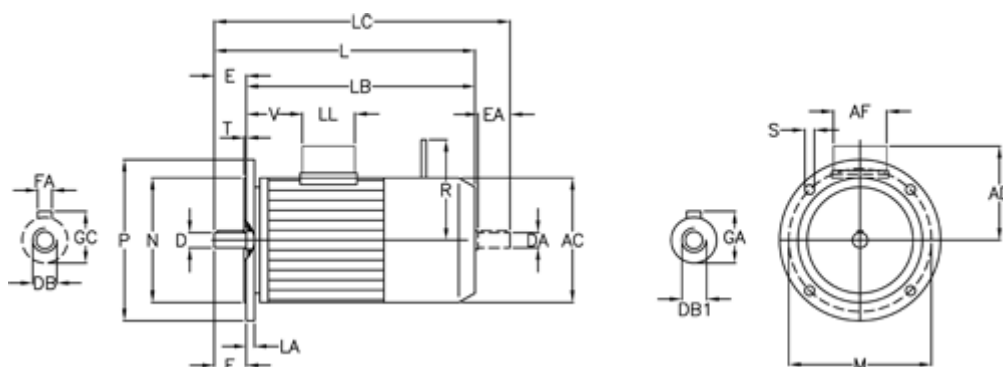

# Data Sheet

Article number: 25025414406175

Description: Bonfiglioli brake motor BE71A-4-FA3.5 0.25KW  
1400 rpm 3x230/400v 50HZ IE2 AC brake IP55 3.5 B5 stainless steel

## Measures

A/F = 74	EA = 14	LC = 342	V = 68
AC = 138	F = 5	LL = 80	
AD = 108	FA = 5	M = 130	
D = 14	GA = 16.0	N = 110	
DA = M5	GC = 16.0	P = 160	
DB = M5	L = 310	R = 124	
DB1 = M5	LA = 10.0	S = 9.5	
E = 30	LB = 280	T = 3.5	